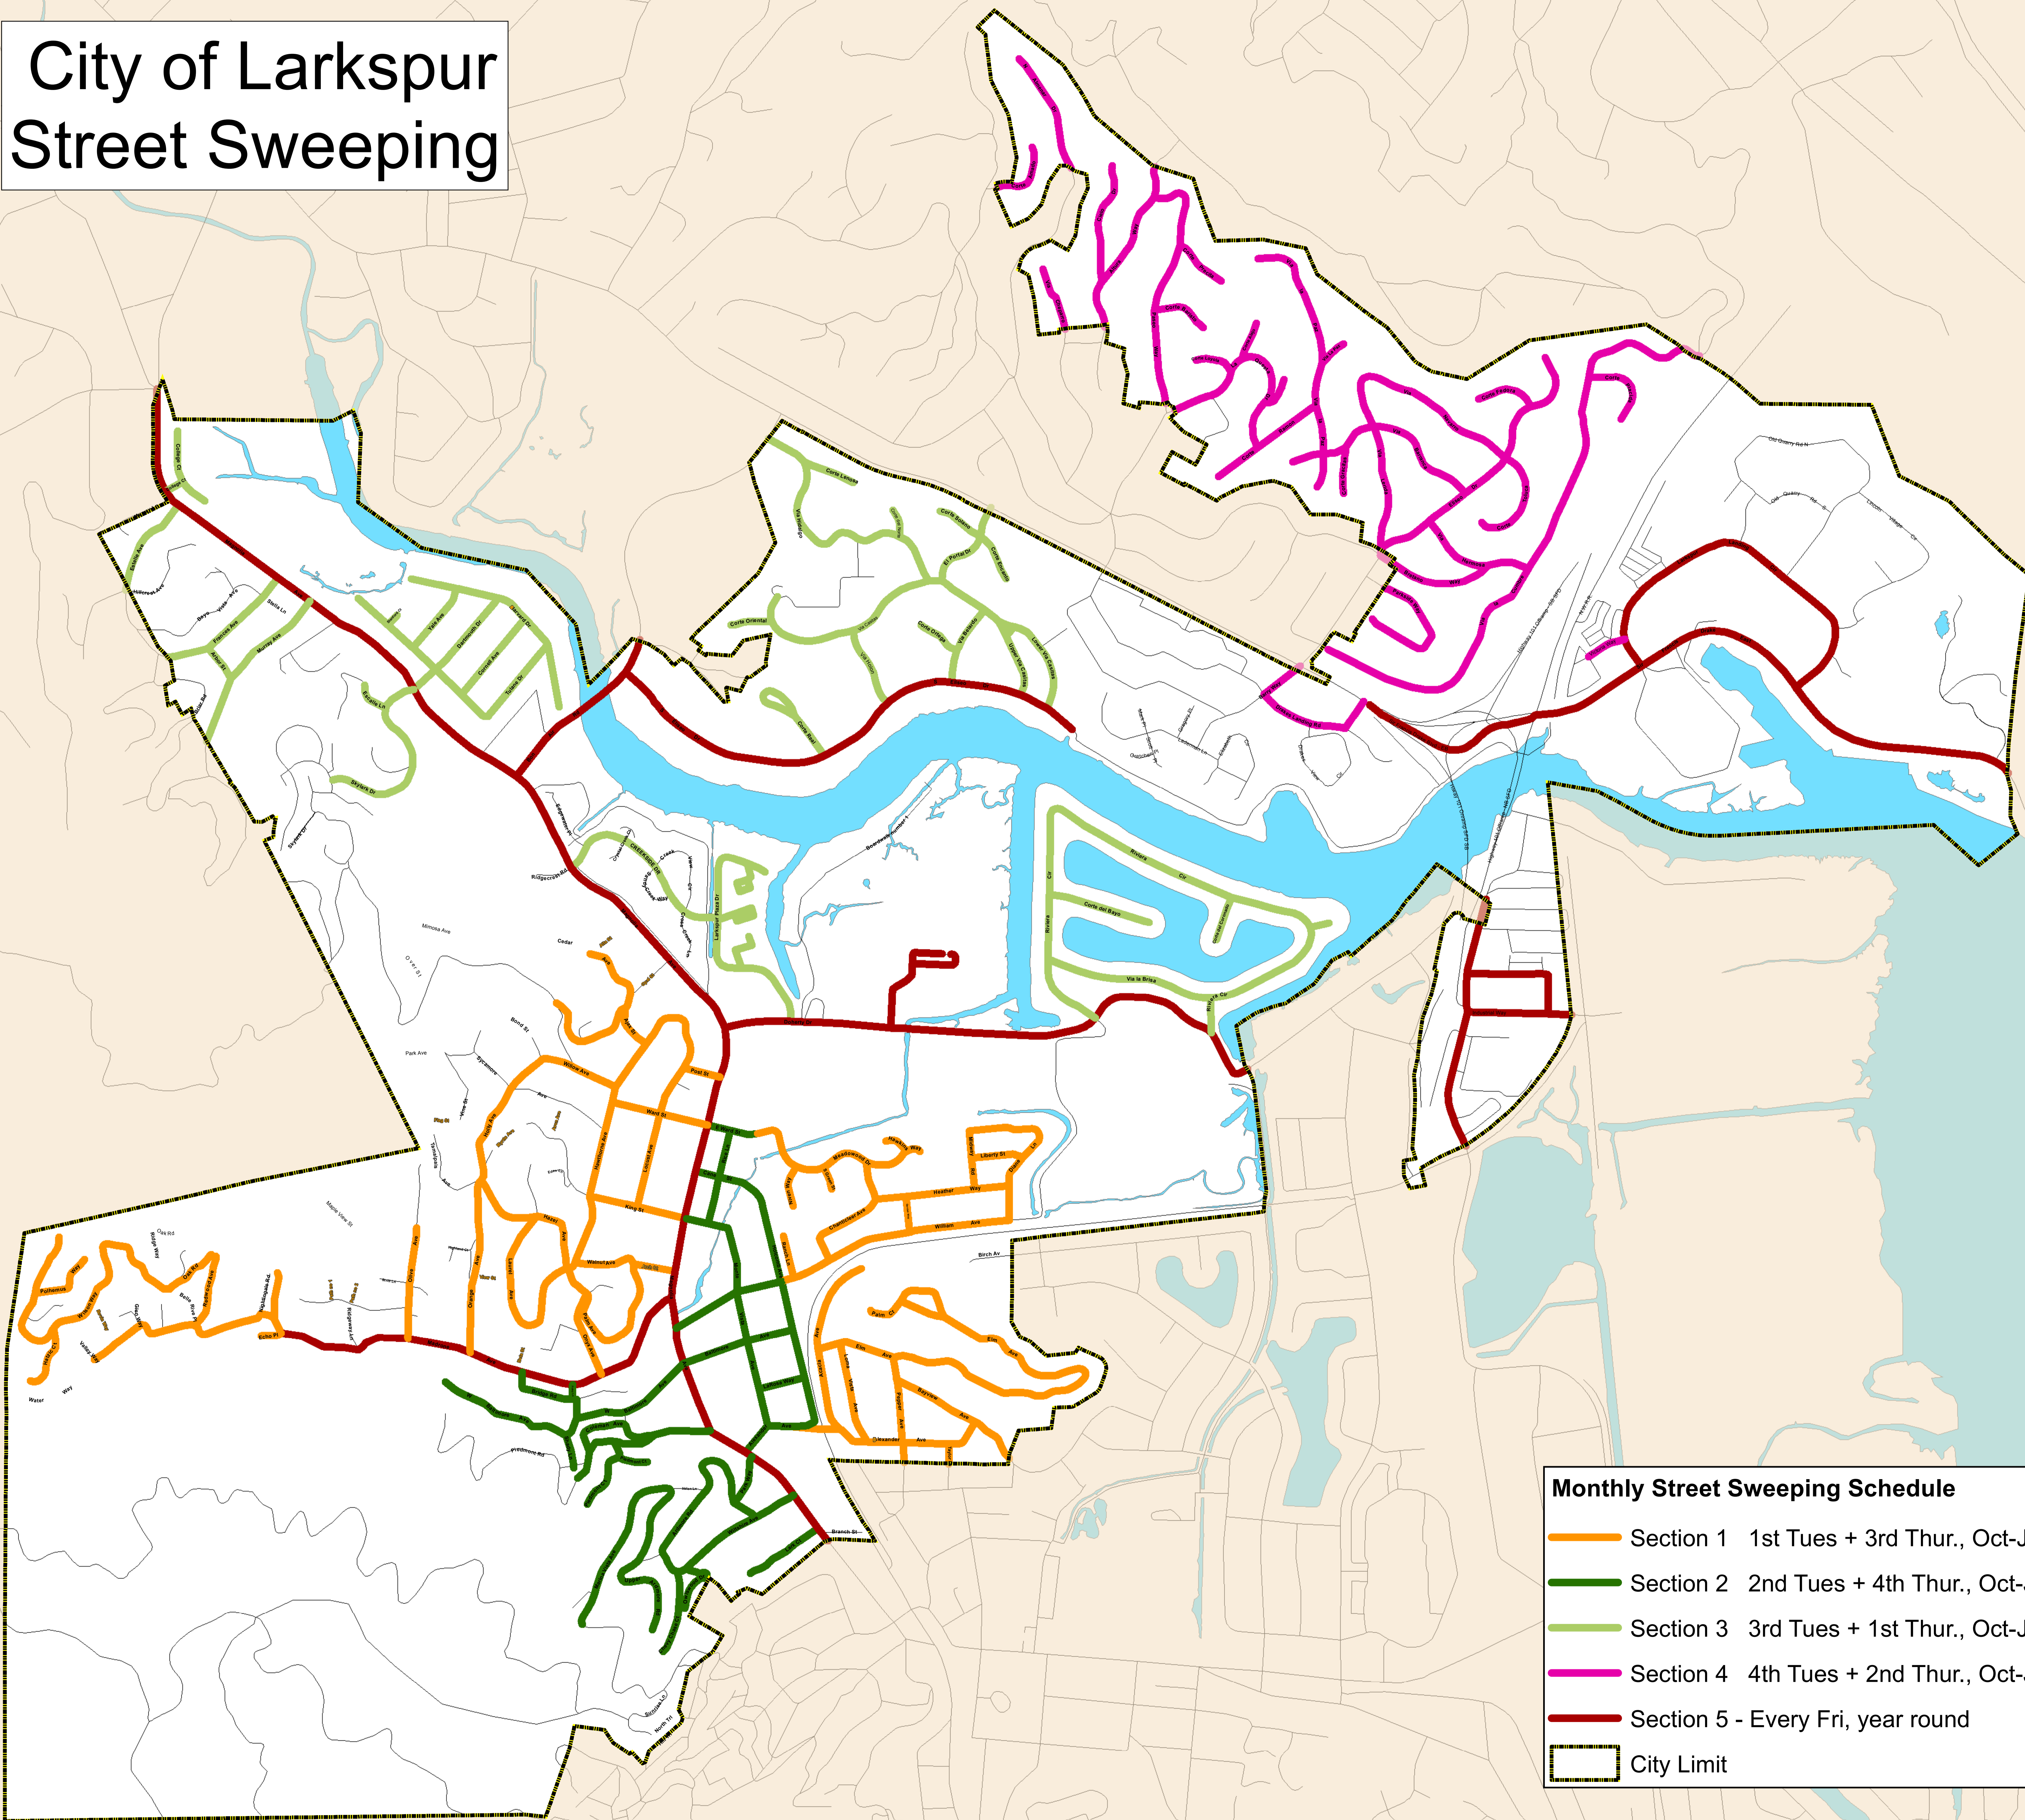

City of Larkspur Street Sweeping

Monthly Street Sweeping Schedule	
	Section 1 1st Tues + 3rd Thur., Oct-Jan.
	Section 2 2nd Tues + 4th Thur., Oct-Jan.
	Section 3 3rd Tues + 1st Thur., Oct-Jan.
	Section 4 4th Tues + 2nd Thur., Oct-Jan.
	Section 5 - Every Fri, year round
	City Limit

This map is intended to be used for informational purposes only.
The City of Larkspur does not guarantee its accuracy for any purpose.